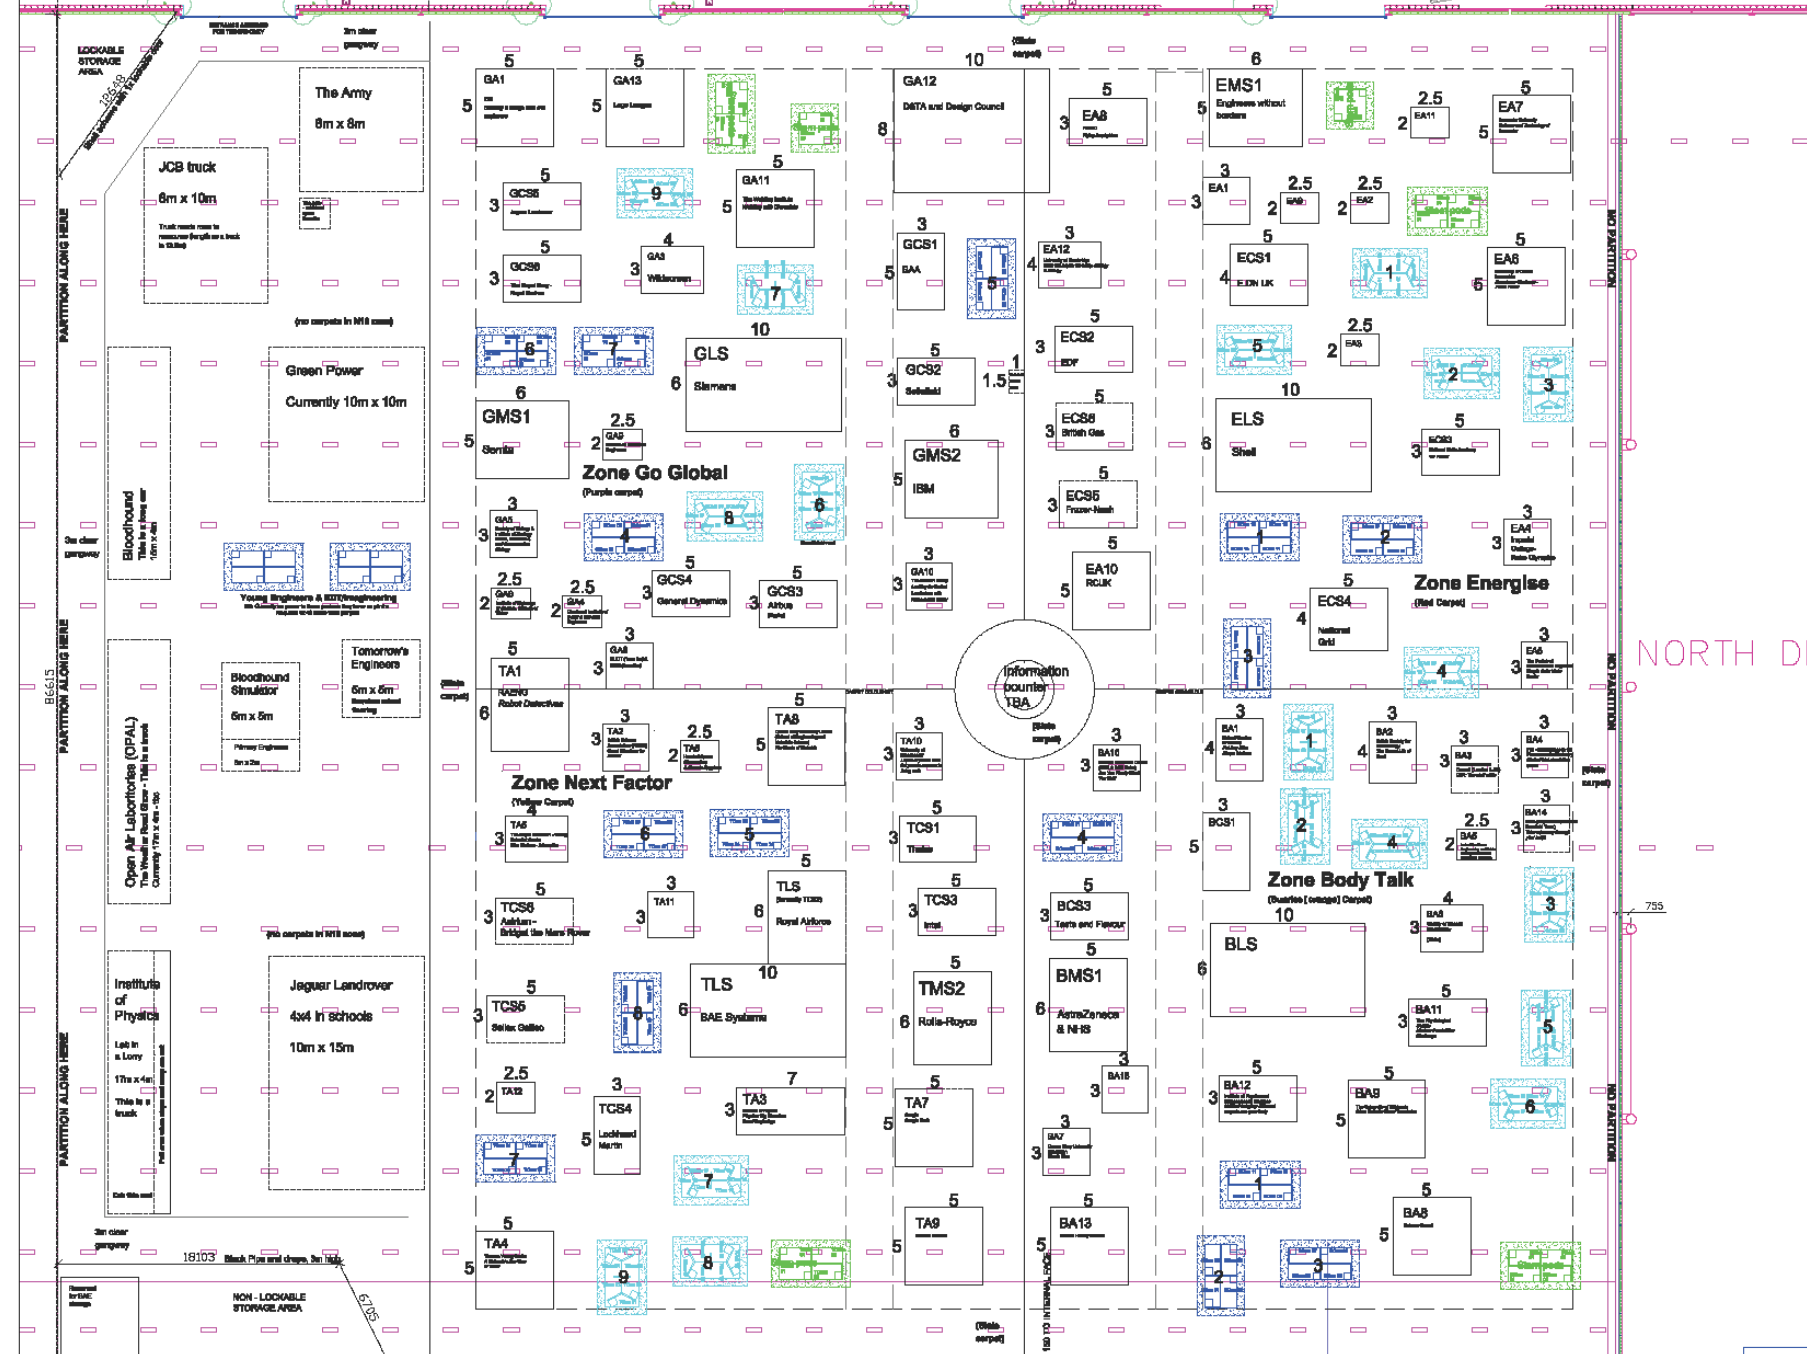

NORTH DRIVE

755

REGISTRATION

REGISTRATION

The Army
8m x 8m

JCB truck
6m x 10m

Green Power
Currently 10m x 10m

Open Air Laboratories (OPAL)
The Weather Head Office - This is a bank
Currently 7m x 4m x 10m

Bloodhound
6m x 8m

Tomorrow's Engineers
6m x 6m

Jaguar Landrover
4x4 in schools
10m x 15m

Institute of Physics
Lab in a Lorry
17m x 4m

Zone Go Global
(Purple carpet)

Zone Next Factor
(Yellow Carpet)

Zone Energise
(Red Carpet)

Zone Body Talk
(Darkblue (orange) Carpet)

Information counter
IBA

NON-LOOKABLE STORAGE AREA

LOOKABLE STORAGE AREA

F&B

G4

G5